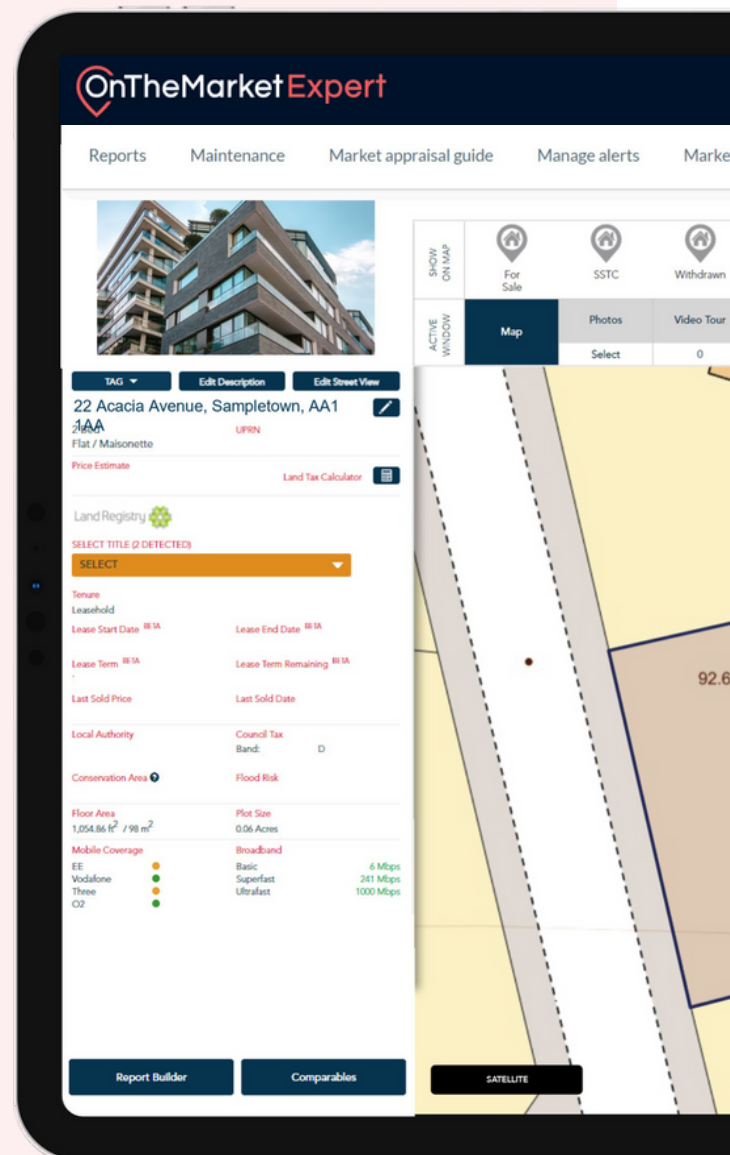

## As an OnTheMarket member, you get full free access to:

Address look up for any property in the UK Sprift dashboard for the searched property which includes information such as:

- Council tax
- Plot size
- EPC
- Planning information last sold price/date\* tenure

Access to Sprift comparables to choose comps for the market appraisal guide

Build your market appraisal guide and select the pages for your report

Access to either a PDF or interactive report Market appraisal guide with agent branding Message agent tool on interactive reports