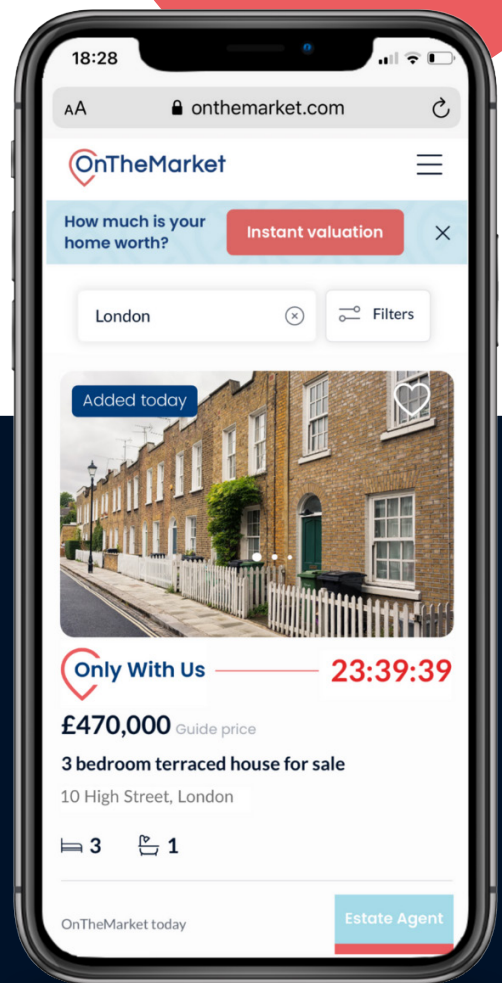

Features

- Only With Us property listings get a prominent position on our search results pages and in property alert emails
- Highlighting that time is of the essence, we have added a new countdown clock feature to show consumers what time remains until Only With Us listings will be made available to other portals, while listings totally exclusive to OnTheMarket are still labelled as Only With Us but do not feature the countdown clock