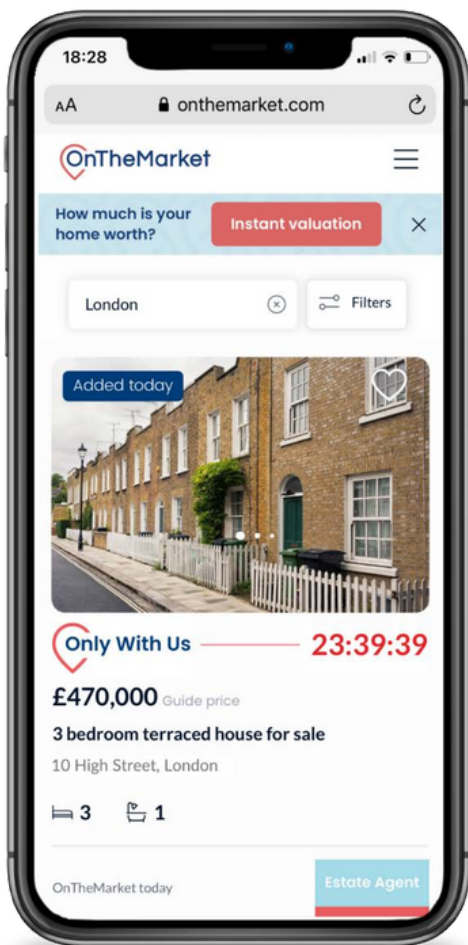

Only With Us

Display your properties as Only With Us for a period of your choice before advertising on other portals to target serious property seekers at the very beginning of their home search. If you only list with OnTheMarket you can list all your properties exclusively and your listings will always feature our Only With Us label. Alternatively, you can choose to list your properties 24 hours or more before they are released to Rightmove or Zoopla.

Only With Us listings generate on average **TWICE*** as many email leads in the first 24 hours compared with other standard new listings.

Features

- Only With Us property listings get a prominent position on our search results pages and in property alert emails
- Highlighting that time is of the essence, we have added a new countdown clock feature to show consumers what time remains until Only With Us listings will be made available to other portals, while listings totally exclusive to OnTheMarket are still labelled as Only With Us but do not feature the countdown clock

How to list your properties as Only With Us

Whether you upload your properties manually via OnTheMarket Expert or use a feed provider, call us on [0808 1202 877](tel:08081202877) (option 3) or send us an email to support@onthemarket.com and our support team will be happy to help.